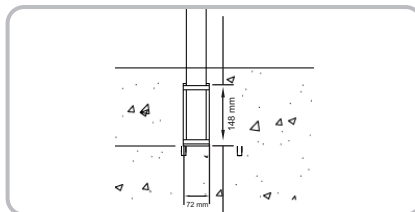

WINSOME RAILING SYSTEM

TECHNICAL DATA	TYPE/SHAPE	MATERIAL	FINISH	STANDARD SPACING / SIZE IN mm (Inch)
POST	Round	304 or 316 stainless steel	#4, #6 Satin or #8 Mirror	1220 mm (4') On Center - Standard
INFILL OPTIONS	Glass with clips	Glass	Clear	10.76 - 12.76 mm (3/8" - 9/16") laminated glass
	Glass with spider			
	Horizontal Bar	304 or 316 stainless steel	#4, #6 Satin or #8 Mirror	Dia. 10 - 16 mm (13/32" - 5/8") hollow or solid
	Vertical Pickets			
	Cable		Natural	Dia. 4 - 6 mm (3/16" - 1/4")
Wire Mesh	Dia. 5 mm (3/16") - Standard			
TOP RAIL / HAND RAIL	Round or Square Tube,	304 or 316 stainless steel	#4, #6 Satin or #8 Mirror	Dia. 48.3 / 38.1 mm (1 7/8" / 1 1/2") - Standard
	Round or Square U-Tube			Sq. 40x40 mm (1 5/16" x 1 5/16") - Standard
				Dia. 42.4 mm (1 7/8") - Standard
				Sq. 40x40 mm (1 5/16" x 1 5/16") - Standard

TOP RAIL ATTACHMENTS

ROUND TUBE

SQUARE TUBE

ROUND U TUBE

SQUARE U TUBE

BASE ATTACHMENTS

TOP MOUNT

SIDE MOUNT