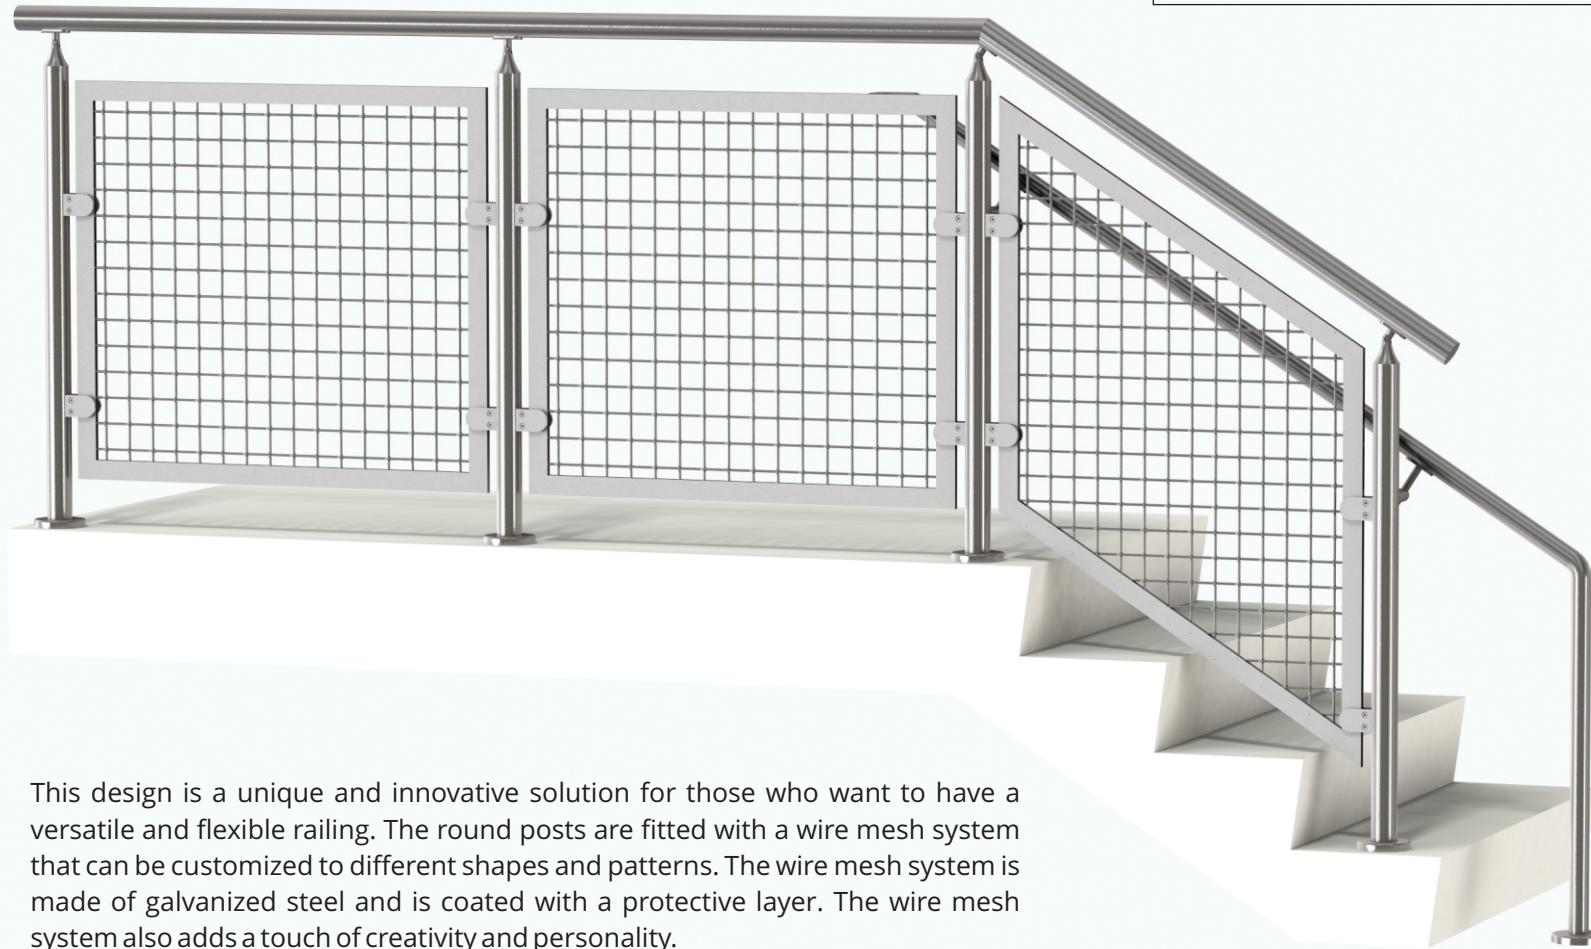

WINSOME RAILING SYSTEM

INFILL OPTION : WIRE MESH

MOUNT TYPE : TOP

This design is a unique and innovative solution for those who want to have a versatile and flexible railing. The round posts are fitted with a wire mesh system that can be customized to different shapes and patterns. The wire mesh system is made of galvanized steel and is coated with a protective layer. The wire mesh system also adds a touch of creativity and personality.