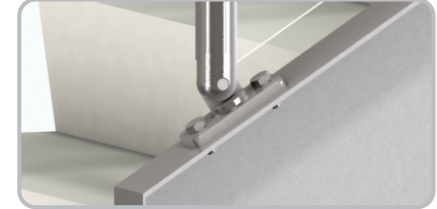

TOP RAIL ATTACHMENTS

BASE ATTACHMENTS

INCLINED