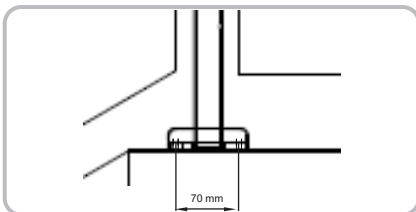

WINSOME RAILING SYSTEM

TECHNICAL DATA	TYPE/SHAPE	MATERIAL	FINISH	STANDARD SPACING / SIZE IN mm (Inch)
POST	Round	304 or 316 stainless steel	#4, #6 Satin or #8 Mirror	1220 mm (4') On Center - Standard
INFILL OPTIONS	Glass with clips	Glass	Clear	10.76 - 12.76 mm (3/8" - 9/16") laminated glass
	Glass with spider			
	Horizontal Bar	304 or 316 stainless steel	#4, #6 Satin or #8 Mirror	Dia. 10 - 16 mm (13/32" - 5/8") hollow or solid
	Vertical Pickets			
	Cable		Natural	Dia. 4 - 6 mm (3/16" - 1/4")
Wire Mesh	Dia. 5 mm (3/16") - Standard			
TOP RAIL / HAND RAIL	Round or Square Tube,	304 or 316 stainless steel	#4, #6 Satin or #8 Mirror	Dia. 48.3 / 38.1 mm (1 7/8" / 1 1/2") - Standard
	Round or Square U-Tube			Sq. 40x40 mm (1 5/16" x 1 5/16") - Standard
				Dia. 42.4 mm (1 7/8") - Standard
				Sq. 40x40 mm (1 5/16" x 1 5/16") - Standard

TOP RAIL ATTACHMENTS

ROUND TUBE

SQUARE TUBE

ROUND U TUBE

SQUARE U TUBE

BASE ATTACHMENTS

TOP MOUNT

SIDE MOUNT