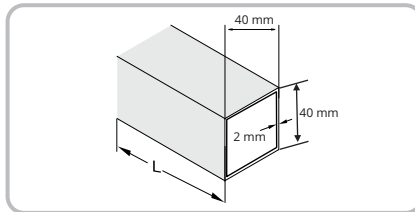

SQUARE TUBE