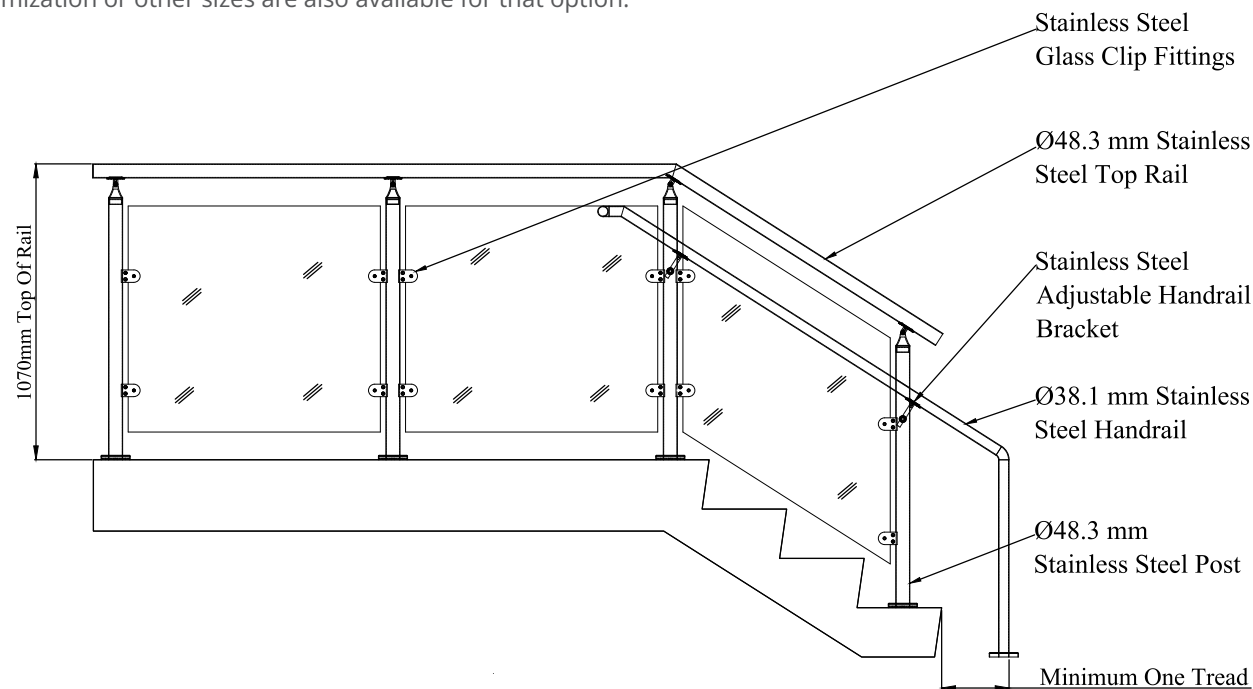

WINSOME RAILING SYSTEM

TECHNICAL DATA	TYPE/SHAPE	MATERIAL	FINISH	STANDARD SPACING / SIZE IN mm (Inch)
POST	Round	304 or 316 stainless steel	#4, #6 Satin or #8 Mirror	1220 mm (4') On Center - Standard
INFILL OPTIONS	Glass with clips	Glass	Clear	10.76 - 12.76 mm (3/8" - 9/16") laminated glass
	Glass with spider			
	Horizontal Bar	304 or 316 stainless steel	#4, #6 Satin or #8 Mirror	Dia. 10 - 16 mm (13/32" - 5/8") hollow or solid
	Vertical Pickets			
	Cable		Natural	Dia. 4 - 6 mm (3/16" - 1/4")
Wire Mesh	Dia. 5 mm (3/16") - Standard			
TOP RAIL / HAND RAIL	Round or Square Tube,	304 or 316 stainless steel	#4, #6 Satin or #8 Mirror	Dia. 48.3 / 38.1 mm (1 7/8" / 1 1/2") - Standard
	Round or Square U-Tube			Sq. 40x40 mm (1 5/16" x 1 5/16") - Standard
				Dia. 42.4 mm (1 7/8") - Standard
				Sq. 40x40 mm (1 5/16" x 1 5/16") - Standard

Note: Standards specifies customization or other sizes are also available for that option.

STANDARD LINE DIAGRAM

WINSOME RAILING SYSTEM**INFILL OPTION : GLASS WITH CLIPS****MOUNT TYPE : TOP**

This design features a sleek and modern look with clear glass panels held by stainless steel clips on top of the round posts. The glass clips are adjustable and can accommodate different glass thicknesses. The top mount type allows the railing to be installed on the edge of the floor or deck, creating a seamless and spacious appearance.

WINSOME RAILING SYSTEM**INFILL OPTION : GLASS WITH CLIPS****MOUNT TYPE : SIDE**

This design is ideal for those who want to save some space and have a minimalist style. The glass panels are secured by glass clips on the side of the round posts, creating a clean and simple line. The side mount type allows the railing to be installed on the side of the floor or deck, leaving more room for furniture or other items.