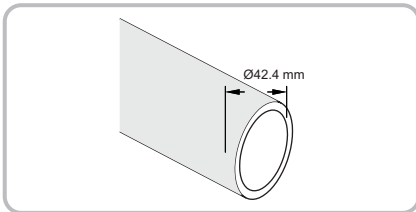

TOP RAIL ATTACHMENTS

ROUND TUBE