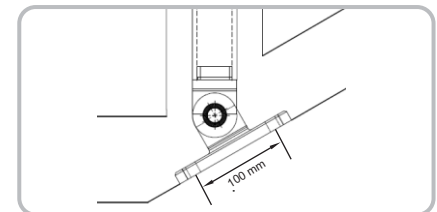

TOP RAIL ATTACHMENTS

BASE ATTACHMENTS

INCLINED