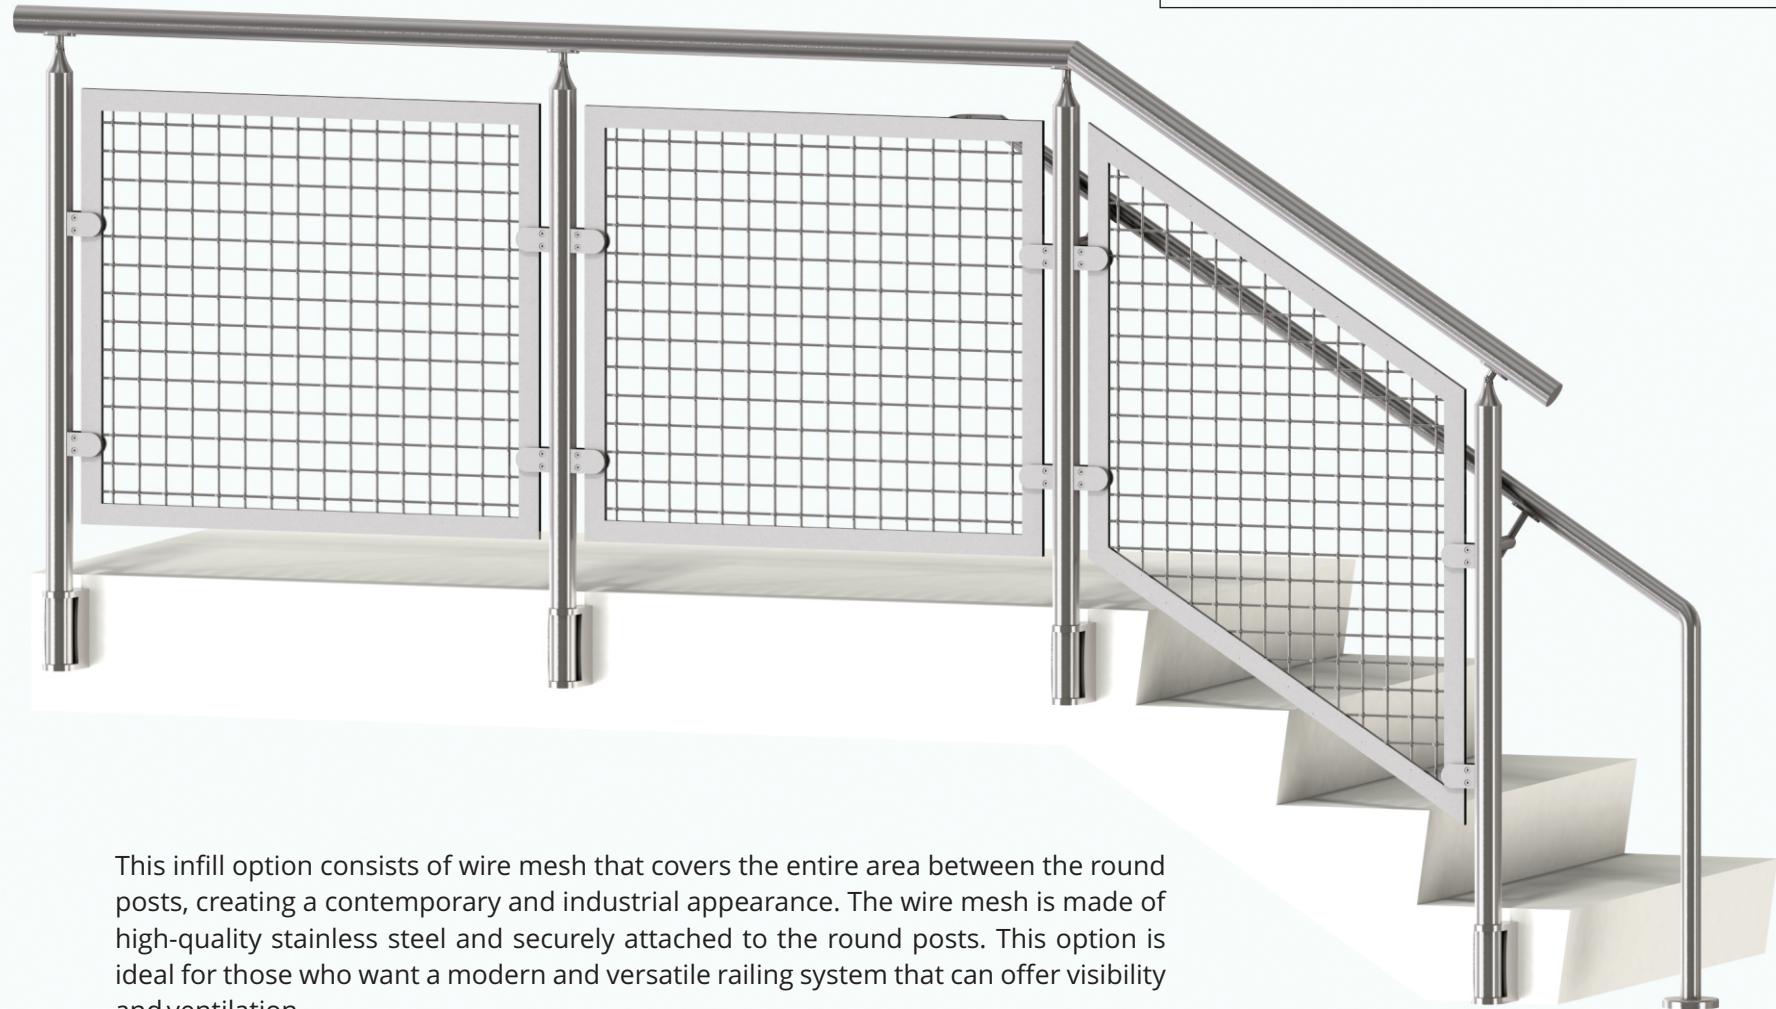

WINSOME RAILING SYSTEM

INFILL OPTION : WIRE MESH

MOUNT TYPE : SIDE

This infill option consists of wire mesh that covers the entire area between the round posts, creating a contemporary and industrial appearance. The wire mesh is made of high-quality stainless steel and securely attached to the round posts. This option is ideal for those who want a modern and versatile railing system that can offer visibility and ventilation.