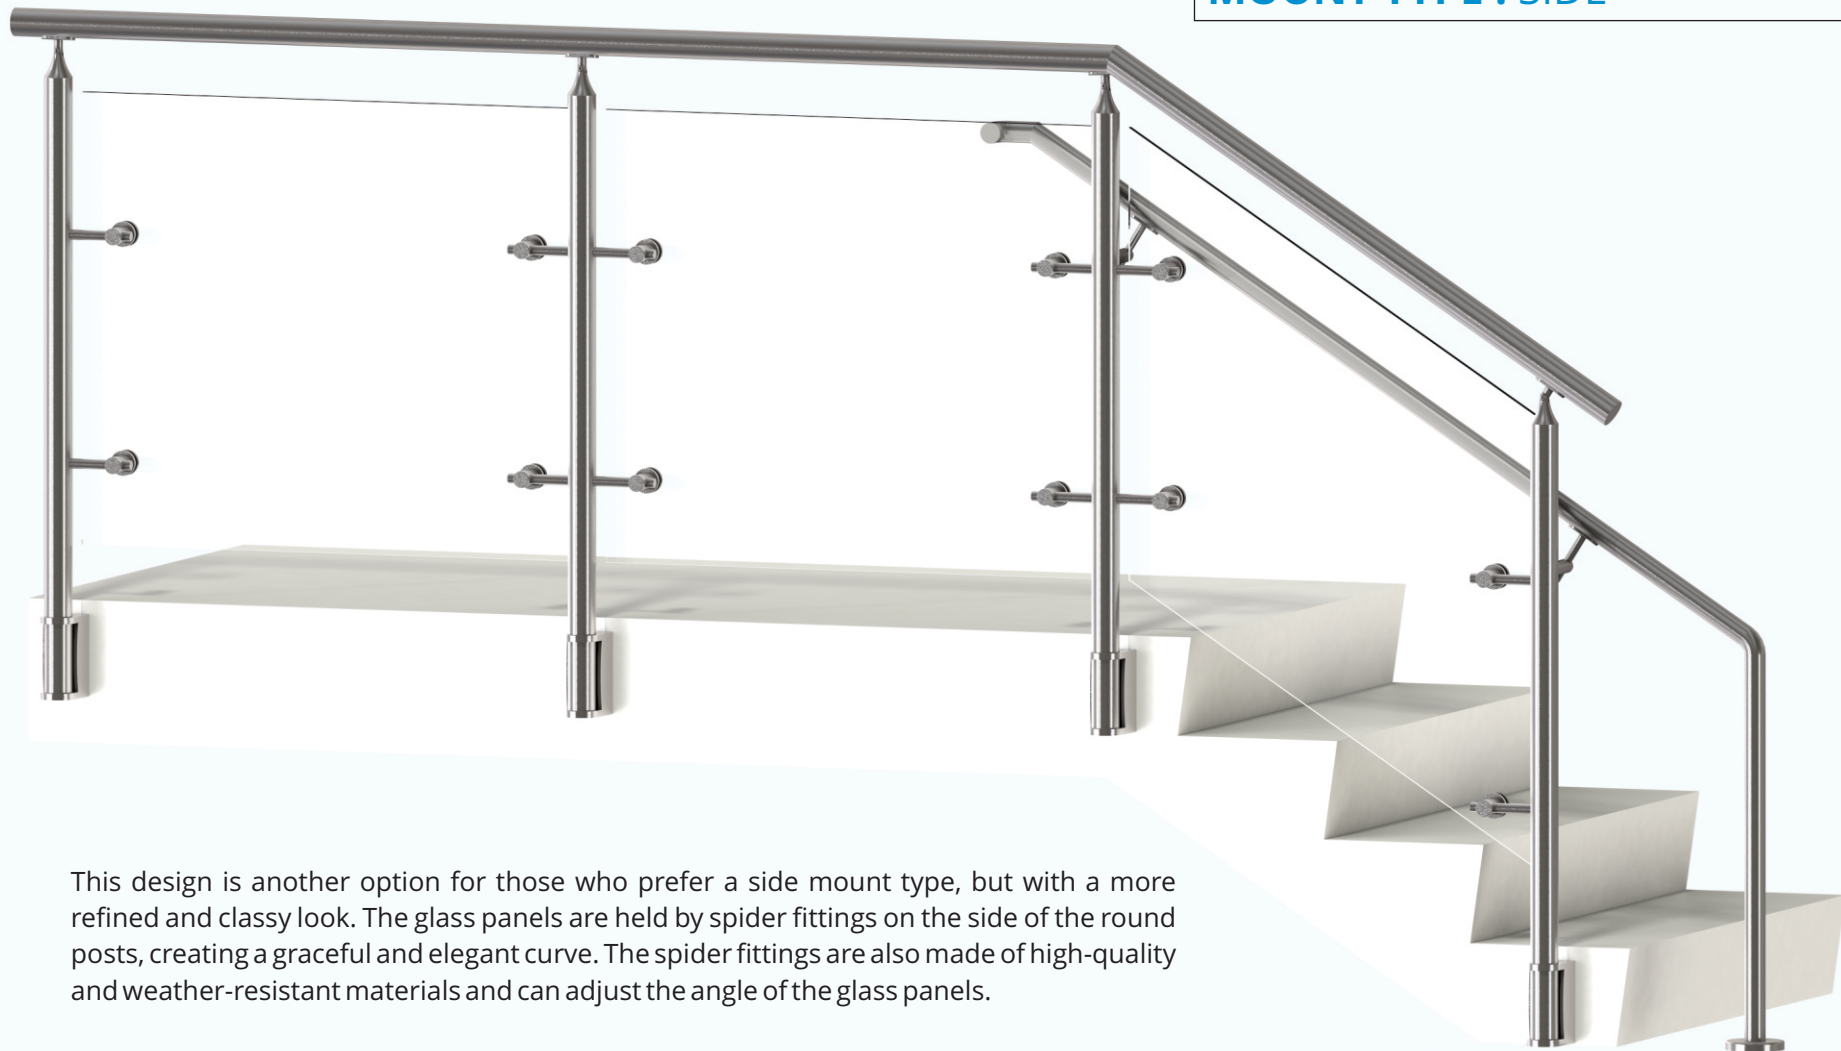

WINSOME RAILING SYSTEM

INFILL OPTION : GLASS WITH SPIDER

MOUNT TYPE : SIDE

This design is another option for those who prefer a side mount type, but with a more refined and classy look. The glass panels are held by spider fittings on the side of the round posts, creating a graceful and elegant curve. The spider fittings are also made of high-quality and weather-resistant materials and can adjust the angle of the glass panels.