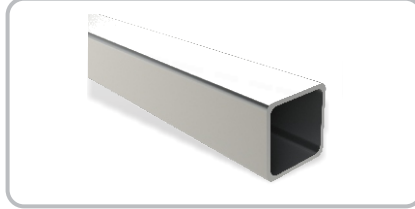

SQUARE TUBE