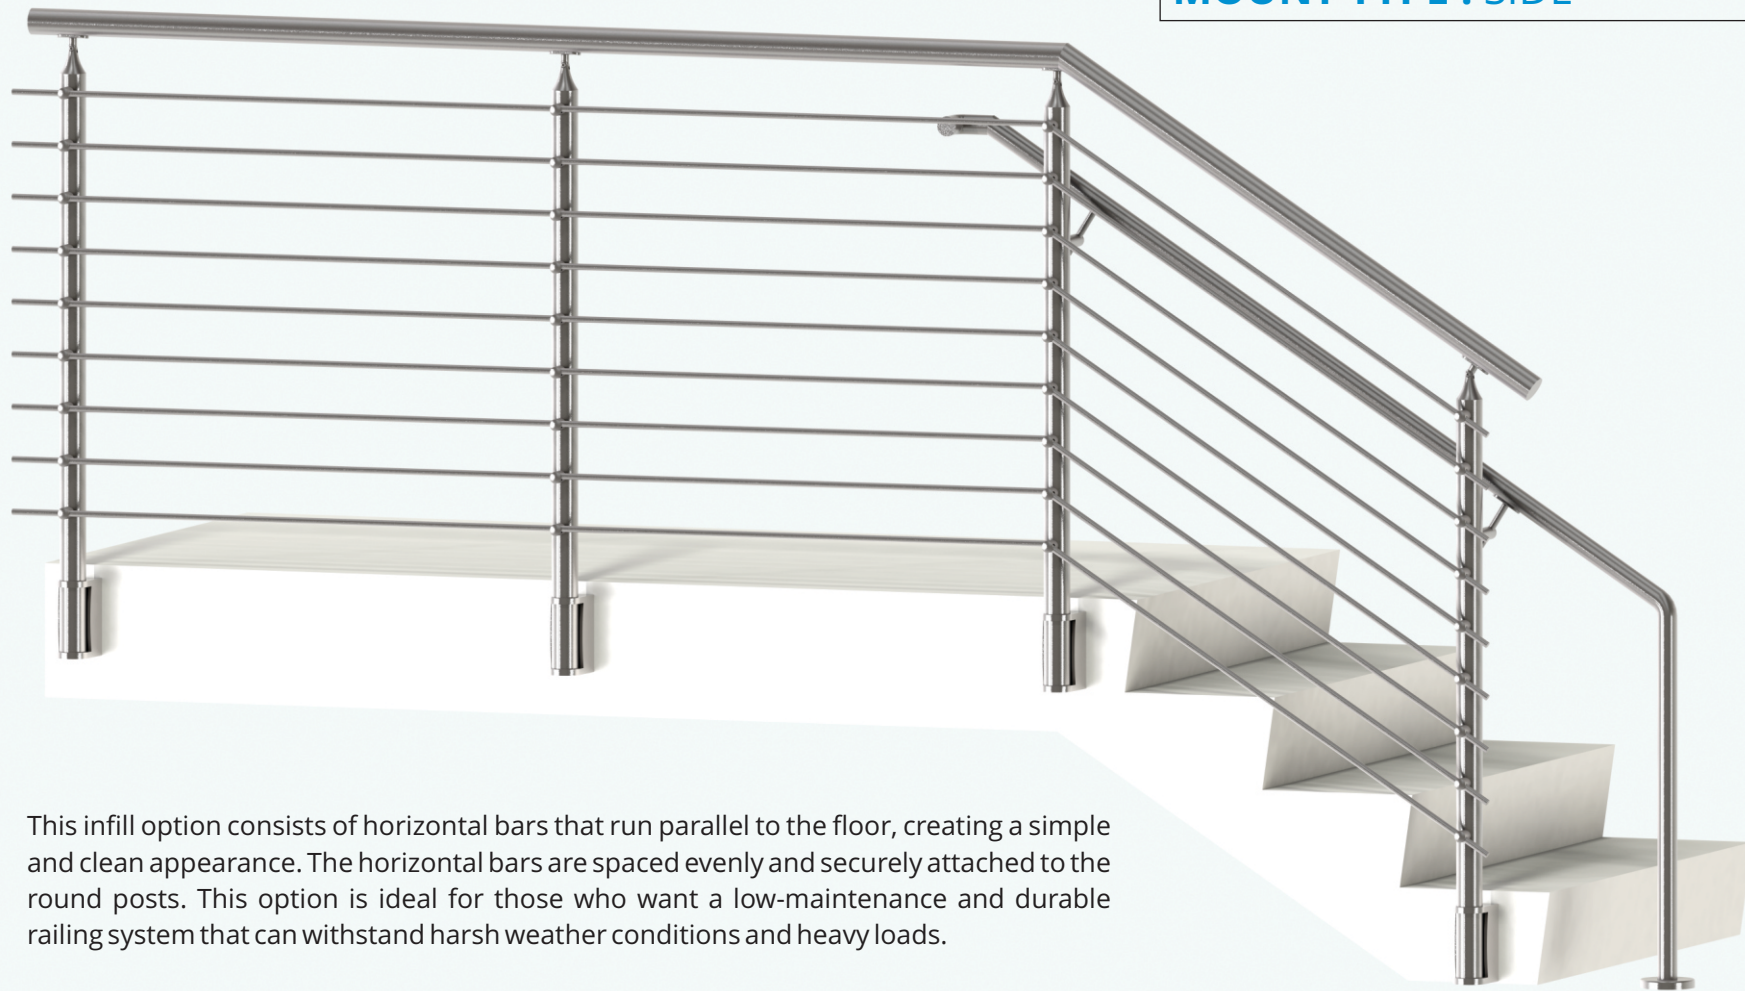

WINSOME RAILING SYSTEM

INFILL OPTION : HORIZONTAL BAR

MOUNT TYPE : SIDE

This infill option consists of horizontal bars that run parallel to the floor, creating a simple and clean appearance. The horizontal bars are spaced evenly and securely attached to the round posts. This option is ideal for those who want a low-maintenance and durable railing system that can withstand harsh weather conditions and heavy loads.